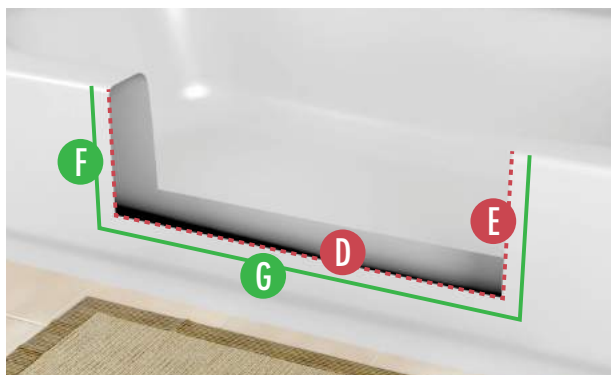

TEMPLATE (CUT LINES) AND PRODUCT OVERLAP MEASUREMENTS:

- **D** **TEMPLATE LENGTH:** 19 Inches
- **E** **TEMPLATE HEIGHT:** 9.5 Inches

AMOUNT PRODUCT OVERLAPS PAST CUT LINES:

- **F** **LEFT AND RIGHT SIDE OVERLAP:** 2.25 Inches
- **G** **BOTTOM OVERLAP:** .75 Inch