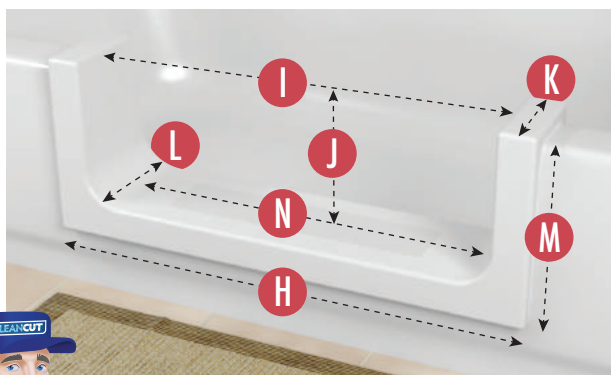

ACTUAL PRODUCT MEASUREMENTS:

- **H** **PRODUCT LENGTH:** 28 Inches
- **I** **OPENING LEFT TO RIGHT AT TOP:** 24 Inches
- **J** **PRODUCT OPENING TOP TO BOTTOM:** 8.25 Inches
- **K** **PRODUCT WIDTH AT TOP:** 5.5 Inches
- **L** **PRODUCT WIDTH AT BOTTOM:** 6.75 Inches
- **M** **PRODUCT HEIGHT:** 10.25 Inches
- **N** **OPENING LEFT TO RIGHT AT BOTTOM:** 20.75 Inches