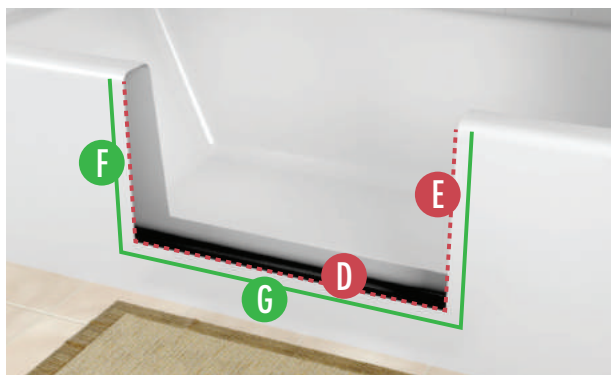

TEMPLATE (CUT LINES) AND PRODUCT OVERLAP MEASUREMENTS:

- **D** **TEMPLATE LENGTH:** 25.5 Inches
- **E** **TEMPLATE HEIGHT:** 14 Inches

AMOUNT PRODUCT OVERLAPS PAST CUT LINES:

- **F** **LEFT AND RIGHT SIDE OVERLAP:** 1.5 Inches
- **G** **BOTTOM OVERLAP:** .50 Inch