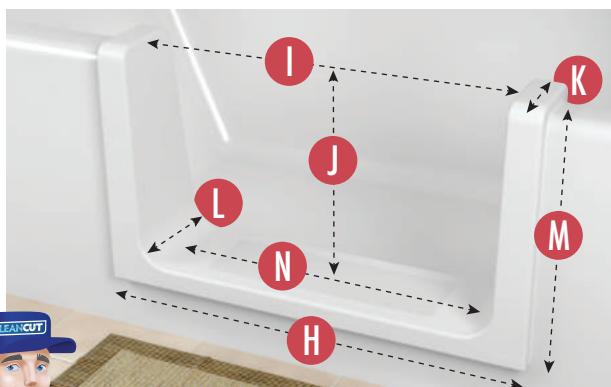

ACTUAL PRODUCT MEASUREMENTS:

- **H** **PRODUCT LENGTH:** 28 Inches
- **I** **OPENING LEFT TO RIGHT AT TOP:** 24.25 Inches
- **J** **PRODUCT OPENING TOP TO BOTTOM:** 13.75 Inches
- **K** **PRODUCT WIDTH AT TOP:** 7 Inches
- **L** **PRODUCT WIDTH AT BOTTOM:** 8.25 Inches
- **M** **PRODUCT HEIGHT:** 15.75 Inches
- **N** **OPENING LEFT TO RIGHT AT BOTTOM:** 20.75 Inches

Sizing & Install Videos can be viewed at www.cleancutbath.com/sizing-how-to