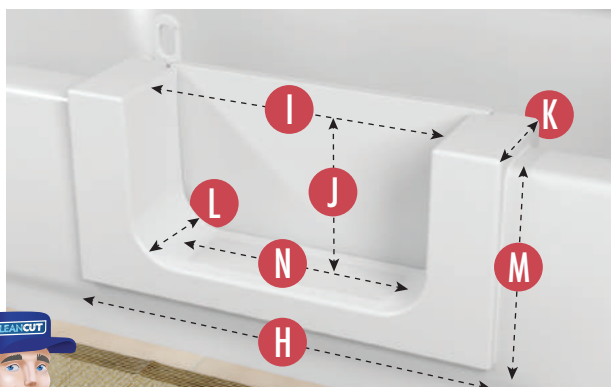

ACTUAL PRODUCT MEASUREMENTS:

- **H** **PRODUCT LENGTH:** 23.5 Inches
- **I** **OPENING LEFT TO RIGHT AT TOP:** 16.75 Inches
- **J** **PRODUCT OPENING TOP TO BOTTOM:** 9 Inches
- **K** **PRODUCT WIDTH AT TOP:** 8.5 Inches
- **L** **PRODUCT WIDTH AT BOTTOM:** 8.5 Inches
- **M** **PRODUCT HEIGHT:** 11 Inches
- **N** **OPENING LEFT TO RIGHT AT BOTTOM:** 13.25 Inches