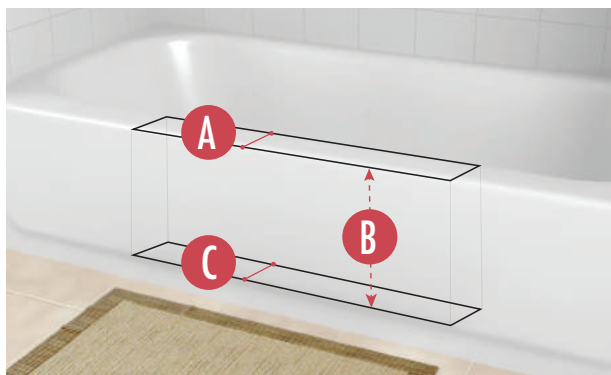

**AMOUNT PRODUCT OVERLAPS PAST CUT LINES:**

- F** **LEFT AND RIGHT SIDE OVERLAP:** 2.25 Inches
- G** **BOTTOM OVERLAP:** .75 Inch

**ACTUAL PRODUCT MEASUREMENTS:**

- H** **PRODUCT LENGTH:** 23.5 Inches
- I** **OPENING LEFT TO RIGHT AT TOP:** 16.75 Inches
- J** **PRODUCT OPENING TOP TO BOTTOM:** 9 Inches
- K** **PRODUCT WIDTH AT TOP:** 7.5 Inches
- L** **PRODUCT WIDTH AT BOTTOM:** 7.5 Inches
- M** **PRODUCT HEIGHT:** 11 Inches
- N** **OPENING LEFT TO RIGHT AT BOTTOM:** 13.25 Inches

Sizing & Install Videos can be viewed at [www.cleancutbath.com/sizing-how-to](http://www.cleancutbath.com/sizing-how-to)

THE **CLEANCUT****DOOR**SIZING & MEASUREMENT GUIDE FOR  
**LARGE/WIDE SIZE****TUB REQUIREMENTS:**