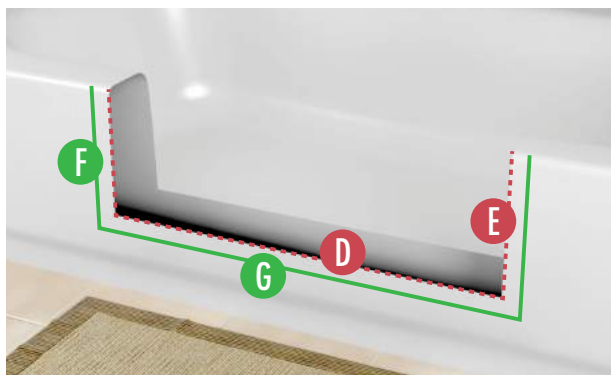

TEMPLATE (CUT LINES) AND PRODUCT OVERLAP MEASUREMENTS:

- **D** **TEMPLATE LENGTH:** 25.5 Inches
- **E** **TEMPLATE HEIGHT:** 8.5 Inches

AMOUNT PRODUCT OVERLAPS PAST CUT LINES:

- **F** **LEFT AND RIGHT SIDE OVERLAP:** 1.75 Inches
- **G** **BOTTOM OVERLAP:** 1.5 Inches