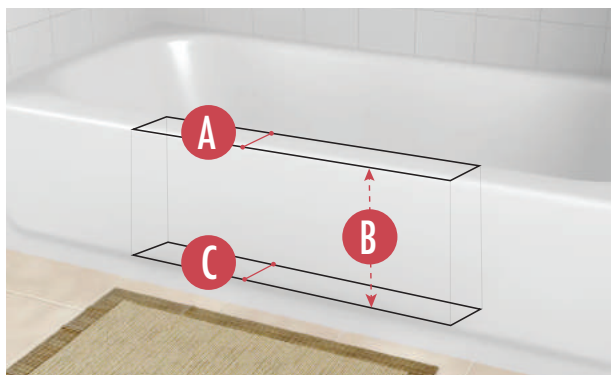

THE **CLEANCUT**

CONVERTIBLE

**SIZING &
MEASUREMENT GUIDE**

The Convertible comes
in only one size.

TUB REQUIREMENTS:

- **A** **MAX* TUB-WALL WIDTH AT TOP:** 6 Inches
- **B** **BOTTOM WIDTH MEASURE DEPTH:** 10.5 Inches
  Distance to measure down from top of tub to establish "Max Tub-Wall Width at Bottom"
- **C** **MAX* TUB-WALL WIDTH AT BOTTOM :** 7 Inches
  Note: Bottom tub width is typically wider than top width.

*If your tub exceeds these MAX size measurements, this product will not work with your tub.