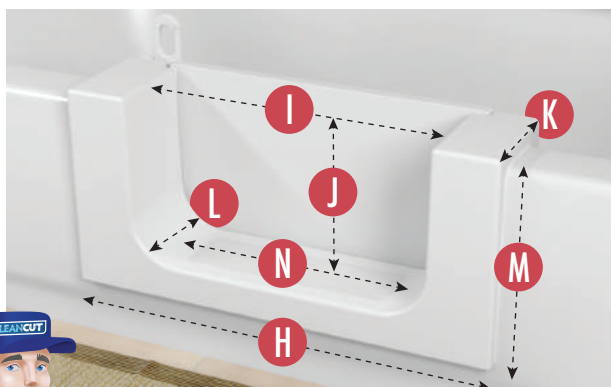

ACTUAL PRODUCT MEASUREMENTS:

- **H** **PRODUCT LENGTH:** 23.5 Inches
- **I** **OPENING LEFT TO RIGHT AT TOP:** 16.75 Inches
- **J** **PRODUCT OPENING TOP TO BOTTOM:** 9 Inches
- **K** **PRODUCT WIDTH AT TOP:** 6.25 Inches
- **L** **PRODUCT WIDTH AT BOTTOM:** 6.25 Inches
- **M** **PRODUCT HEIGHT:** 11 Inches
- **N** **OPENING LEFT TO RIGHT AT BOTTOM:** 13.25 Inches