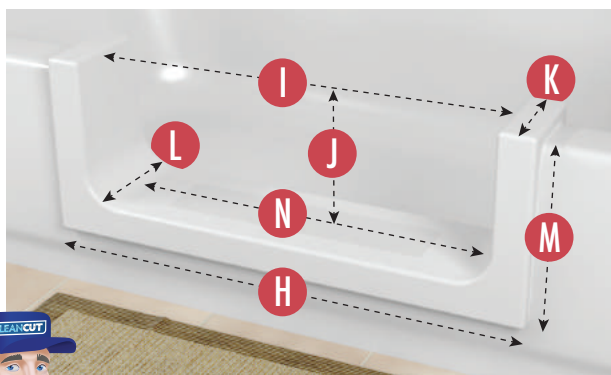

ACTUAL PRODUCT MEASUREMENTS:

- **H** **PRODUCT LENGTH:** 28 Inches
- **I** **OPENING LEFT TO RIGHT AT TOP:** 24 Inches
- **J** **PRODUCT OPENING TOP TO BOTTOM:** 8.5 Inches
- **K** **PRODUCT WIDTH AT TOP:** 5 Inches
- **L** **PRODUCT WIDTH AT BOTTOM:** 5.75 Inches
- **M** **PRODUCT HEIGHT:** 10.25 Inches
- **N** **OPENING LEFT TO RIGHT AT BOTTOM:** 20.75 Inches