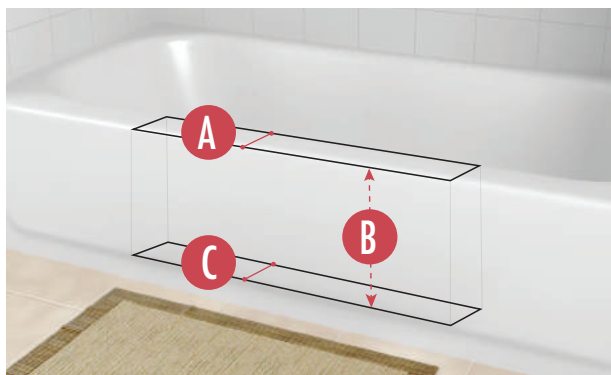

**AMOUNT PRODUCT OVERLAPS PAST CUT LINES:**

- F** **LEFT AND RIGHT SIDE OVERLAP:** 2.25 Inches
- G** **BOTTOM OVERLAP:** .75 Inch

**ACTUAL PRODUCT MEASUREMENTS:**

- H** **PRODUCT LENGTH:** 23.5 Inches
- I** **OPENING LEFT TO RIGHT AT TOP:** 16.75 Inches
- J** **PRODUCT OPENING TOP TO BOTTOM:** 9 Inches
- K** **PRODUCT WIDTH AT TOP:** 6.25 Inches
- L** **PRODUCT WIDTH AT BOTTOM:** 6.25 Inches
- M** **PRODUCT HEIGHT:** 11 Inches
- N** **OPENING LEFT TO RIGHT AT BOTTOM:** 13.25 Inches

Sizing & Install Videos can be viewed at [www.cleancutbath.com/sizing-how-to](http://www.cleancutbath.com/sizing-how-to)

THE **CLEANCUT****DOOR**SIZING & MEASUREMENT GUIDE FOR  
**MEDIUM SIZE****TUB REQUIREMENTS:**