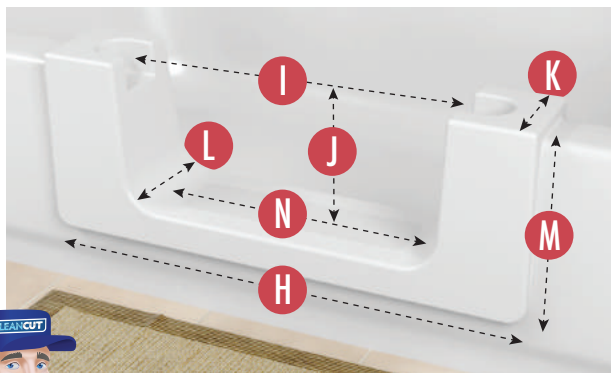

ACTUAL PRODUCT MEASUREMENTS: (PLUG INSERT NOT SHOWN)

- **H** **PRODUCT LENGTH:** 28.75 Inches
- **I** **OPENING LEFT TO RIGHT AT TOP:** 18.75 Inches
- **J** **PRODUCT OPENING TOP TO BOTTOM:** 8.5 Inches
- **K** **PRODUCT WIDTH AT TOP:** 7 Inches
- **L** **PRODUCT WIDTH AT BOTTOM:** 8 Inches
- **M** **PRODUCT HEIGHT:** 10.75 Inches
- **N** **OPENING LEFT TO RIGHT AT BOTTOM:** 15.5 Inches