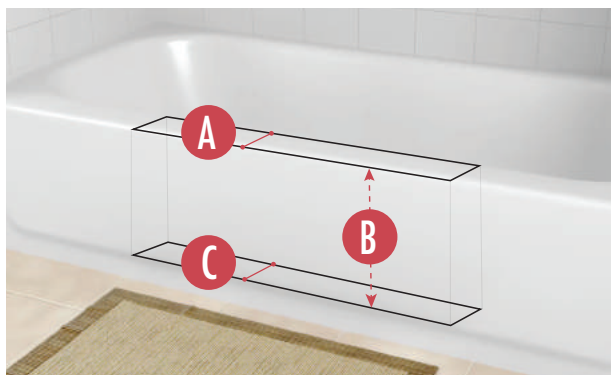

THE CLEANCUT STEP

SIZING & MEASUREMENT GUIDE FOR MEDIUM SIZE

TUB REQUIREMENTS:

- **A** **MAX* TUB-WALL WIDTH AT TOP:** 4.5 Inches
- **B** **BOTTOM WIDTH MEASURE DEPTH:** 9.75 Inches
  Distance to measure down from top of tub to establish "Max Tub-Wall Width at Bottom"
- **C** **MAX* TUB-WALL WIDTH AT BOTTOM :** 5.75 Inches
  Note: Bottom tub width is typically wider than top width.

*If your tub exceeds these MAX size measurements, this product will not work with your tub.