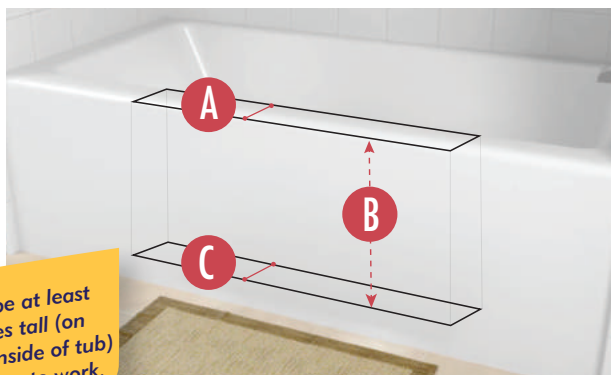

THE **CLEANCUT**

ULTRA-LOW

**SIZING &
MEASUREMENT GUIDE**

The Ultra-Low is designed to fit high-profile tubs. If the tub is less than 14.75 inches tall, please take a look at our Step sizing guides. Thank you!

TUB REQUIREMENTS:

*Tub must be at least 14.75 inches tall (on outside & inside of tub) for Ultra-Low to work.

- **A** **MAX* TUB-WALL WIDTH AT TOP:** 6 Inches
- **B** **BOTTOM WIDTH MEASURE DEPTH:** 14.75 Inches
  Distance to measure down from top of tub on inside to establish "Max Tub-Wall Width at Bottom"
- **C** **MAX* TUB-WALL WIDTH AT BOTTOM :** 7.25 Inches
  Note: Bottom tub width is typically wider than top width.

*If your tub exceeds these MAX size measurements, this product will not work with your tub.