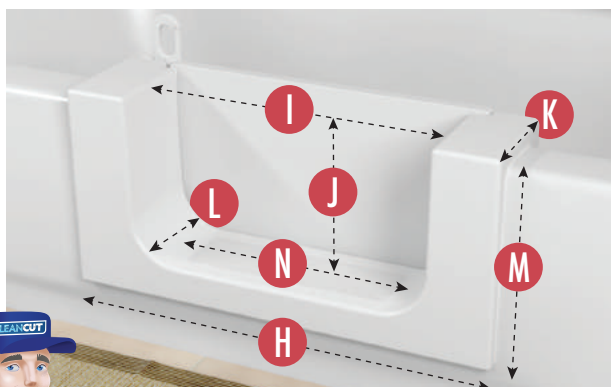

ACTUAL PRODUCT MEASUREMENTS:

- **H** **PRODUCT LENGTH:** 23.5 Inches
- **I** **OPENING LEFT TO RIGHT AT TOP:** 16.75 Inches
- **J** **PRODUCT OPENING TOP TO BOTTOM:** 9 Inches
- **K** **PRODUCT WIDTH AT TOP:** 7.5 Inches
- **L** **PRODUCT WIDTH AT BOTTOM:** 7.5 Inches
- **M** **PRODUCT HEIGHT:** 11 Inches
- **N** **OPENING LEFT TO RIGHT AT BOTTOM:** 13.25 Inches