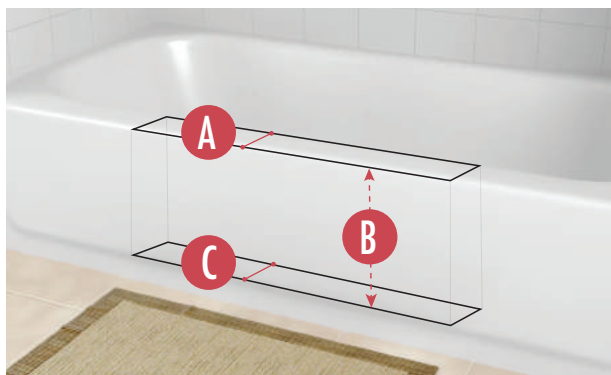

**AMOUNT PRODUCT OVERLAPS PAST CUT LINES:**

- F** **LEFT AND RIGHT SIDE OVERLAP:** 1.75 Inches
- G** **BOTTOM OVERLAP:** 1.5 Inches

**ACTUAL PRODUCT MEASUREMENTS: (PLUG INSERT NOT SHOWN)**

- H** **PRODUCT LENGTH:** 28.75 Inches
- I** **OPENING LEFT TO RIGHT AT TOP:** 18.75 Inches
- J** **PRODUCT OPENING TOP TO BOTTOM:** 8.5 Inches
- K** **PRODUCT WIDTH AT TOP:** 7 Inches
- L** **PRODUCT WIDTH AT BOTTOM:** 8 Inches
- M** **PRODUCT HEIGHT:** 10.75 Inches
- N** **OPENING LEFT TO RIGHT AT BOTTOM:** 15.5 Inches

Sizing & Install Videos can be viewed at [www.cleancutbath.com/sizing-how-to](http://www.cleancutbath.com/sizing-how-to)

THE **CLEANCUT****DOOR**SIZING & MEASUREMENT GUIDE FOR  
**SMALL/NARROW SIZE****TUB REQUIREMENTS:**