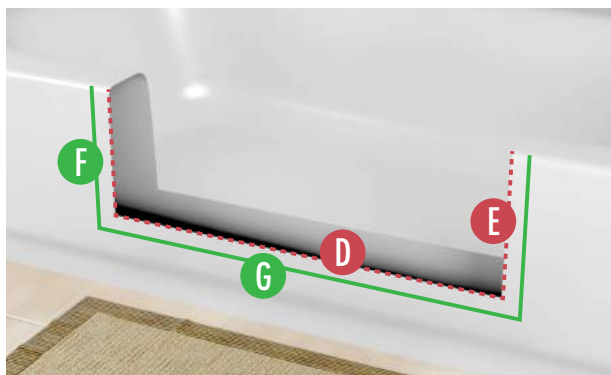

TEMPLATE (CUT LINES) AND PRODUCT OVERLAP MEASUREMENTS:

- **D** **TEMPLATE LENGTH:** 25.5 Inches
- **E** **TEMPLATE HEIGHT:** 8.5 Inches

AMOUNT PRODUCT OVERLAPS PAST CUT LINES:

- **F** **LEFT AND RIGHT SIDE OVERLAP:** 1.25 Inches
- **G** **BOTTOM OVERLAP:** 1.25 Inches