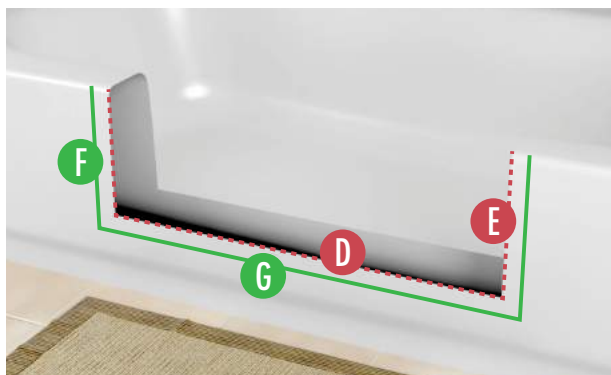

TEMPLATE (CUT LINES) AND PRODUCT OVERLAP MEASUREMENTS:

- **D** **TEMPLATE LENGTH:** 25.5 Inches
- **E** **TEMPLATE HEIGHT:** 8.5 Inches

AMOUNT PRODUCT OVERLAPS PAST CUT LINES:

- **F** **LEFT AND RIGHT SIDE OVERLAP:** 1.25 Inches
- **G** **BOTTOM OVERLAP:** 1 Inch