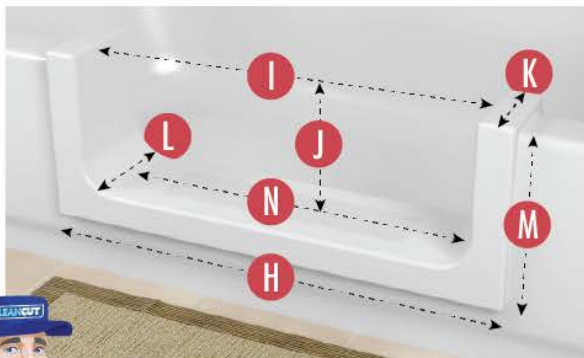

AMOUNT PRODUCT OVERLAPS PAST CUT LINES:

- F** **LEFT AND RIGHT SIDE OVERLAP:** 1.25 Inches
- G** **BOTTOM OVERLAP:** 1 Inch

ACTUAL PRODUCT MEASUREMENTS:

- H** **PRODUCT LENGTH:** 28 Inches
- I** **OPENING LEFT TO RIGHT AT TOP:** 24 Inches
- J** **PRODUCT OPENING TOP TO BOTTOM:** 8.25 Inches
- K** **PRODUCT WIDTH AT TOP:** 5.5 Inches
- L** **PRODUCT WIDTH AT BOTTOM:** 6.75 Inches
- M** **PRODUCT HEIGHT:** 10.25 Inches
- N** **OPENING LEFT TO RIGHT AT BOTTOM:** 20.75 Inches

Watch a video of how to install all the CleanCut products by visiting www.CleanCutBath.com/install

THE CLEANCUT™ STEP

SIZING & MEASUREMENT GUIDE FOR LARGE/WIDE SIZE

TUB REQUIREMENTS:

- A** **MAX* TUB-WALL WIDTH AT TOP:** 6 Inches
- B** **BOTTOM WIDTH MEASURE DEPTH:** 9.75 Inches
Distance to measure down from top of tub to establish "Max Tub-Wall Width at Bottom"
- C** **MAX* TUB-WALL WIDTH AT BOTTOM :** 7.25 Inches
Note: Bottom tub width is typically wider than top width.

**If your tub exceeds these MAX size measurements, this product will not work with your tub.*

TEMPLATE (CUT LINES) AND PRODUCT OVERLAP MEASUREMENTS:

- D** **TEMPLATE LENGTH:** 25.5 Inches
- E** **TEMPLATE HEIGHT:** 8.5 Inches

AMOUNT PRODUCT OVERLAPS PAST CUT LINES:

- F** **LEFT AND RIGHT SIDE OVERLAP:** 1.25 Inches
- G** **BOTTOM OVERLAP:** 1.25 Inches

ACTUAL PRODUCT MEASUREMENTS:

- H** **PRODUCT LENGTH:** 28 Inches
- I** **OPENING LEFT TO RIGHT AT TOP:** 24 Inches
- J** **PRODUCT OPENING TOP TO BOTTOM:** 8.5 Inches
- K** **PRODUCT WIDTH AT TOP:** 7 Inches
- L** **PRODUCT WIDTH AT BOTTOM:** 8.25 Inches
- M** **PRODUCT HEIGHT:** 10.25 Inches
- N** **OPENING LEFT TO RIGHT AT BOTTOM:** 20.75 Inches