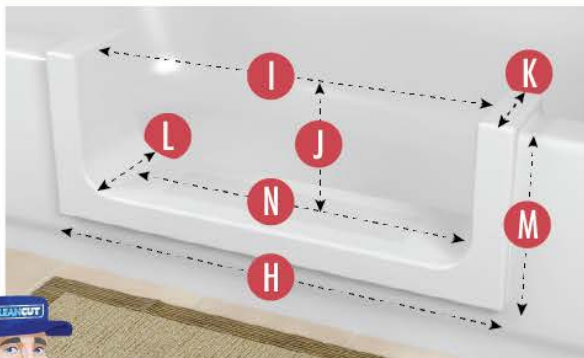

THE CLEANCUT™ STEP

SIZING & MEASUREMENT GUIDE FOR SMALL/NARROW SIZE

TUB REQUIREMENTS:

- A** **MAX* TUB-WALL WIDTH AT TOP:** 4 Inches
- B** **BOTTOM WIDTH MEASURE DEPTH:** 9.75 Inches
Distance to measure down from top of tub to establish "Max Tub-Wall Width at Bottom"
- C** **MAX* TUB-WALL WIDTH AT BOTTOM :** 4.75 Inches
Note: Bottom tub width is typically wider than top width.

**If your tub exceeds these MAX size measurements, this product will not work with your tub.*

TEMPLATE (CUT LINES) AND PRODUCT OVERLAP MEASUREMENTS:

- D** **TEMPLATE LENGTH:** 25.5 Inches
- E** **TEMPLATE HEIGHT:** 8.5 Inches

AMOUNT PRODUCT OVERLAPS PAST CUT LINES:

- F** **LEFT AND RIGHT SIDE OVERLAP:** 1.25 Inches
- G** **BOTTOM OVERLAP:** 1 Inch

ACTUAL PRODUCT MEASUREMENTS:

- H** **PRODUCT LENGTH:** 28 Inches
- I** **OPENING LEFT TO RIGHT AT TOP:** 24 Inches
- J** **PRODUCT OPENING TOP TO BOTTOM:** 8.5 Inches
- K** **PRODUCT WIDTH AT TOP:** 5 Inches
- L** **PRODUCT WIDTH AT BOTTOM:** 5.75 Inches
- M** **PRODUCT HEIGHT:** 10.25 Inches
- N** **OPENING LEFT TO RIGHT AT BOTTOM:** 20.75 Inches

Watch a video of how to install all the CleanCut products by visiting www.CleanCutBath.com/install

THE CLEANCUT™ STEP

SIZING & MEASUREMENT GUIDE FOR MEDIUM SIZE

TUB REQUIREMENTS:

- A** **MAX* TUB-WALL WIDTH AT TOP:** 4.5 Inches
- B** **BOTTOM WIDTH MEASURE DEPTH:** 9.75 Inches
Distance to measure down from top of tub to establish "Max Tub-Wall Width at Bottom"
- C** **MAX* TUB-WALL WIDTH AT BOTTOM :** 5.75 Inches
Note: Bottom tub width is typically wider than top width.