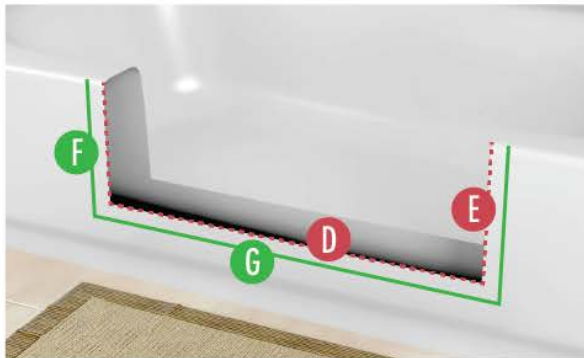

AMOUNT PRODUCT OVERLAPS PAST CUT LINES:

- F** **LEFT AND RIGHT SIDE OVERLAP:** 1.25 Inches
- G** **BOTTOM OVERLAP:** 1 Inch

ACTUAL PRODUCT MEASUREMENTS:

- H** **PRODUCT LENGTH:** 28 Inches
- I** **OPENING LEFT TO RIGHT AT TOP:** 24 Inches
- J** **PRODUCT OPENING TOP TO BOTTOM:** 8.25 Inches
- K** **PRODUCT WIDTH AT TOP:** 5.5 Inches
- L** **PRODUCT WIDTH AT BOTTOM:** 6.75 Inches
- M** **PRODUCT HEIGHT:** 10.25 Inches
- N** **OPENING LEFT TO RIGHT AT BOTTOM:** 20.75 Inches

Watch a video of how to install all the CleanCut products by visiting www.CleanCutBath.com/install

THE CLEANCUT™ STEP

SIZING & MEASUREMENT GUIDE FOR LARGE/WIDE SIZE

TUB REQUIREMENTS:

- A** **MAX* TUB-WALL WIDTH AT TOP:** 6 Inches
- B** **BOTTOM WIDTH MEASURE DEPTH:** 9.75 Inches
Distance to measure down from top of tub to establish "Max Tub-Wall Width at Bottom"
- C** **MAX* TUB-WALL WIDTH AT BOTTOM :** 7.25 Inches
Note: Bottom tub width is typically wider than top width.

**If your tub exceeds these MAX size measurements, this product will not work with your tub.*

TEMPLATE (CUT LINES) AND PRODUCT OVERLAP MEASUREMENTS:

- D** **TEMPLATE LENGTH:** 25.5 Inches
- E** **TEMPLATE HEIGHT:** 8.5 Inches

AMOUNT PRODUCT OVERLAPS PAST CUT LINES:

- F** **LEFT AND RIGHT SIDE OVERLAP:** 1.25 Inches
- G** **BOTTOM OVERLAP:** 1.25 Inches

ACTUAL PRODUCT MEASUREMENTS:

- H** **PRODUCT LENGTH:** 28 Inches
- I** **OPENING LEFT TO RIGHT AT TOP:** 24 Inches
- J** **PRODUCT OPENING TOP TO BOTTOM:** 8.5 Inches
- K** **PRODUCT WIDTH AT TOP:** 7 Inches
- L** **PRODUCT WIDTH AT BOTTOM:** 8.25 Inches
- M** **PRODUCT HEIGHT:** 10.25 Inches
- N** **OPENING LEFT TO RIGHT AT BOTTOM:** 20.75 Inches