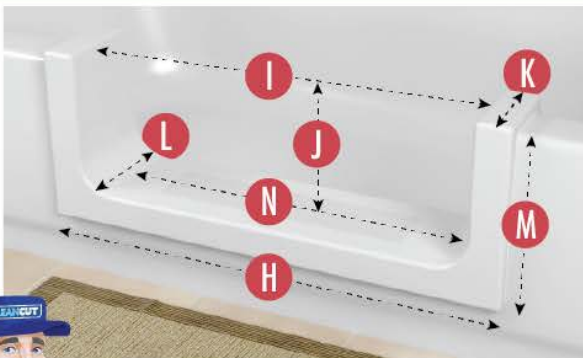

Watch a video of how to install all the CleanCut products by visiting www.CleanCutBath.com/install

THE CLEANCUT™ STEP

SIZING & MEASUREMENT GUIDE FOR MEDIUM SIZE

TUB REQUIREMENTS:

- A** **MAX* TUB-WALL WIDTH AT TOP:** 4.5 Inches
- B** **BOTTOM WIDTH MEASURE DEPTH:** 9.75 Inches
Distance to measure down from top of tub to establish "Max Tub-Wall Width at Bottom"
- C** **MAX* TUB-WALL WIDTH AT BOTTOM :** 5.75 Inches
Note: Bottom tub width is typically wider than top width.

**If your tub exceeds these MAX size measurements, this product will not work with your tub.*

TEMPLATE (CUT LINES) AND PRODUCT OVERLAP MEASUREMENTS:

- D** **TEMPLATE LENGTH:** 25.5 Inches
- E** **TEMPLATE HEIGHT:** 8.5 Inches

AMOUNT PRODUCT OVERLAPS PAST CUT LINES:

- F** **LEFT AND RIGHT SIDE OVERLAP:** 1.25 Inches
- G** **BOTTOM OVERLAP:** 1 Inch

ACTUAL PRODUCT MEASUREMENTS:

- H** **PRODUCT LENGTH:** 28 Inches
- I** **OPENING LEFT TO RIGHT AT TOP:** 24 Inches
- J** **PRODUCT OPENING TOP TO BOTTOM:** 8.25 Inches
- K** **PRODUCT WIDTH AT TOP:** 5.5 Inches
- L** **PRODUCT WIDTH AT BOTTOM:** 6.75 Inches
- M** **PRODUCT HEIGHT:** 10.25 Inches
- N** **OPENING LEFT TO RIGHT AT BOTTOM:** 20.75 Inches

Watch a video of how to install all the CleanCut products by visiting www.CleanCutBath.com/install

THE CLEANCUT™ STEP

SIZING & MEASUREMENT GUIDE FOR LARGE/WIDE SIZE

TUB REQUIREMENTS:

- A** **MAX* TUB-WALL WIDTH AT TOP:** 6 Inches
- B** **BOTTOM WIDTH MEASURE DEPTH:** 9.75 Inches
Distance to measure down from top of tub to establish "Max Tub-Wall Width at Bottom"
- C** **MAX* TUB-WALL WIDTH AT BOTTOM :** 7.25 Inches
Note: Bottom tub width is typically wider than top width.