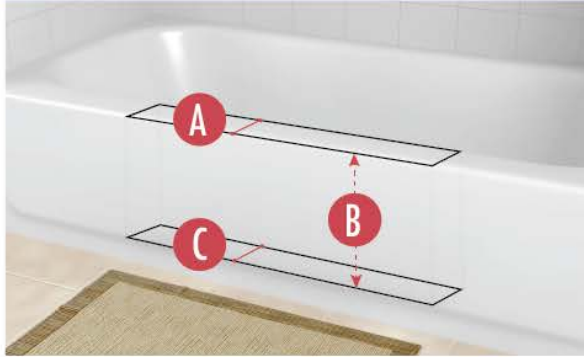

Watch a video of how to install all the CleanCut products by visiting www.CleanCutBath.com/install

THE CLEANCUT™ STEP

SIZING & MEASUREMENT GUIDE FOR MEDIUM SIZE

TUB REQUIREMENTS:

- A** **MAX* TUB-WALL WIDTH AT TOP:** 4.5 Inches
- B** **BOTTOM WIDTH MEASURE DEPTH:** 9.75 Inches
Distance to measure down from top of tub to establish "Max Tub-Wall Width at Bottom"
- C** **MAX* TUB-WALL WIDTH AT BOTTOM :** 5.75 Inches
Note: Bottom tub width is typically wider than top width.

**If your tub exceeds these MAX size measurements, this product will not work with your tub.*

TEMPLATE (CUT LINES) AND PRODUCT OVERLAP MEASUREMENTS:

- D** **TEMPLATE LENGTH:** 25.5 Inches
- E** **TEMPLATE HEIGHT:** 8.5 Inches

AMOUNT PRODUCT OVERLAPS PAST CUT LINES:

- F** **LEFT AND RIGHT SIDE OVERLAP:** 1.25 Inches
- G** **BOTTOM OVERLAP:** 1 Inch

ACTUAL PRODUCT MEASUREMENTS:

- H** **PRODUCT LENGTH:** 28 Inches
- I** **OPENING LEFT TO RIGHT AT TOP:** 24 Inches
- J** **PRODUCT OPENING TOP TO BOTTOM:** 8.25 Inches
- K** **PRODUCT WIDTH AT TOP:** 5.5 Inches
- L** **PRODUCT WIDTH AT BOTTOM:** 6.75 Inches
- M** **PRODUCT HEIGHT:** 10.25 Inches
- N** **OPENING LEFT TO RIGHT AT BOTTOM:** 20.75 Inches

Watch a video of how to install all the CleanCut products by visiting www.CleanCutBath.com/install

THE CLEANCUT™ STEP

SIZING & MEASUREMENT GUIDE FOR LARGE/WIDE SIZE

TUB REQUIREMENTS:

- A** **MAX* TUB-WALL WIDTH AT TOP:** 6 Inches
- B** **BOTTOM WIDTH MEASURE DEPTH:** 9.75 Inches
Distance to measure down from top of tub to establish "Max Tub-Wall Width at Bottom"
- C** **MAX* TUB-WALL WIDTH AT BOTTOM :** 7.25 Inches
Note: Bottom tub width is typically wider than top width.