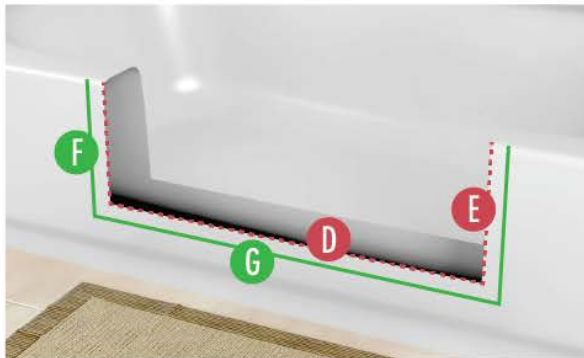

THE CLEANCUT™ STEP

SIZING & MEASUREMENT GUIDE FOR SMALL/NARROW SIZE

TUB REQUIREMENTS:

- A** **MAX* TUB-WALL WIDTH AT TOP:** 4 Inches
- B** **BOTTOM WIDTH MEASURE DEPTH:** 9.75 Inches
Distance to measure down from top of tub to establish "Max Tub-Wall Width at Bottom"
- C** **MAX* TUB-WALL WIDTH AT BOTTOM :** 4.75 Inches
Note: Bottom tub width is typically wider than top width.

**If your tub exceeds these MAX size measurements, this product will not work with your tub.*

TEMPLATE (CUT LINES) AND PRODUCT OVERLAP MEASUREMENTS:

- D** **TEMPLATE LENGTH:** 25.5 Inches
- E** **TEMPLATE HEIGHT:** 8.5 Inches

AMOUNT PRODUCT OVERLAPS PAST CUT LINES:

- F** **LEFT AND RIGHT SIDE OVERLAP:** 1.25 Inches
- G** **BOTTOM OVERLAP:** 1 Inch

ACTUAL PRODUCT MEASUREMENTS:

- H** **PRODUCT LENGTH:** 28 Inches
- I** **OPENING LEFT TO RIGHT AT TOP:** 24 Inches
- J** **PRODUCT OPENING TOP TO BOTTOM:** 8.5 Inches
- K** **PRODUCT WIDTH AT TOP:** 5 Inches
- L** **PRODUCT WIDTH AT BOTTOM:** 5.75 Inches
- M** **PRODUCT HEIGHT:** 10.25 Inches
- N** **OPENING LEFT TO RIGHT AT BOTTOM:** 20.75 Inches

Watch a video of how to install all the CleanCut products by visiting www.CleanCutBath.com/install

THE CLEANCUT™ STEP

SIZING & MEASUREMENT GUIDE FOR MEDIUM SIZE

TUB REQUIREMENTS:

- A** **MAX* TUB-WALL WIDTH AT TOP:** 4.5 Inches
- B** **BOTTOM WIDTH MEASURE DEPTH:** 9.75 Inches
Distance to measure down from top of tub to establish "Max Tub-Wall Width at Bottom"
- C** **MAX* TUB-WALL WIDTH AT BOTTOM :** 5.75 Inches
Note: Bottom tub width is typically wider than top width.