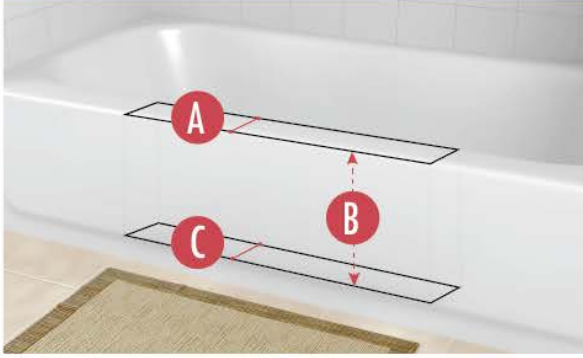

THE CLEANCUT™ STEP

SIZING & MEASUREMENT GUIDE FOR SMALL/NARROW SIZE

TUB REQUIREMENTS:

- A** **MAX* TUB-WALL WIDTH AT TOP:** 4 Inches
- B** **BOTTOM WIDTH MEASURE DEPTH:** 9.75 Inches
Distance to measure down from top of tub to establish "Max Tub-Wall Width at Bottom"
- C** **MAX* TUB-WALL WIDTH AT BOTTOM :** 4.75 Inches
Note: Bottom tub width is typically wider than top width.

**If your tub exceeds these MAX size measurements, this product will not work with your tub.*

TEMPLATE (CUT LINES) AND PRODUCT OVERLAP MEASUREMENTS:

- D** **TEMPLATE LENGTH:** 25.5 Inches
- E** **TEMPLATE HEIGHT:** 8.5 Inches

AMOUNT PRODUCT OVERLAPS PAST CUT LINES:

- F** **LEFT AND RIGHT SIDE OVERLAP:** 1.25 Inches
- G** **BOTTOM OVERLAP:** 1 Inch

ACTUAL PRODUCT MEASUREMENTS:

- H** **PRODUCT LENGTH:** 28 Inches
- I** **OPENING LEFT TO RIGHT AT TOP:** 24 Inches
- J** **PRODUCT OPENING TOP TO BOTTOM:** 8.5 Inches
- K** **PRODUCT WIDTH AT TOP:** 5 Inches
- L** **PRODUCT WIDTH AT BOTTOM:** 5.75 Inches
- M** **PRODUCT HEIGHT:** 10.25 Inches
- N** **OPENING LEFT TO RIGHT AT BOTTOM:** 20.75 Inches

Watch a video of how to install all the CleanCut products by visiting www.CleanCutBath.com/install

THE CLEANCUT™ STEP

SIZING & MEASUREMENT GUIDE FOR MEDIUM SIZE

TUB REQUIREMENTS:

- A** **MAX* TUB-WALL WIDTH AT TOP:** 4.5 Inches
- B** **BOTTOM WIDTH MEASURE DEPTH:** 9.75 Inches
Distance to measure down from top of tub to establish "Max Tub-Wall Width at Bottom"
- C** **MAX* TUB-WALL WIDTH AT BOTTOM :** 5.75 Inches
Note: Bottom tub width is typically wider than top width.