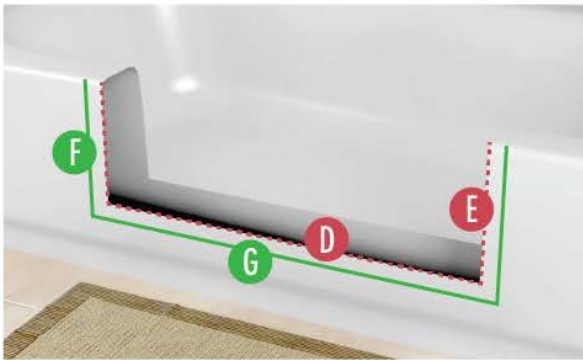

AMOUNT PRODUCT OVERLAPS PAST CUT LINES:

- F** **LEFT AND RIGHT SIDE OVERLAP:** 1.25 Inches
- G** **BOTTOM OVERLAP:** 1 Inch

ACTUAL PRODUCT MEASUREMENTS:

- H** **PRODUCT LENGTH:** 28 Inches
- I** **OPENING LEFT TO RIGHT AT TOP:** 24 Inches
- J** **PRODUCT OPENING TOP TO BOTTOM:** 8.5 Inches
- K** **PRODUCT WIDTH AT TOP:** 5 Inches
- L** **PRODUCT WIDTH AT BOTTOM:** 5.75 Inches
- M** **PRODUCT HEIGHT:** 10.25 Inches
- N** **OPENING LEFT TO RIGHT AT BOTTOM:** 20.75 Inches

Watch a video of how to install all the CleanCut products by visiting www.CleanCutBath.com/install

THE CLEANCUT™ STEP

SIZING & MEASUREMENT GUIDE FOR MEDIUM SIZE

TUB REQUIREMENTS:

- A** **MAX* TUB-WALL WIDTH AT TOP:** 4.5 Inches
- B** **BOTTOM WIDTH MEASURE DEPTH:** 9.75 Inches
Distance to measure down from top of tub to establish "Max Tub-Wall Width at Bottom"
- C** **MAX* TUB-WALL WIDTH AT BOTTOM :** 5.75 Inches
Note: Bottom tub width is typically wider than top width.

**If your tub exceeds these MAX size measurements, this product will not work with your tub.*

TEMPLATE (CUT LINES) AND PRODUCT OVERLAP MEASUREMENTS:

- D** **TEMPLATE LENGTH:** 25.5 Inches
- E** **TEMPLATE HEIGHT:** 8.5 Inches

AMOUNT PRODUCT OVERLAPS PAST CUT LINES:

- F** **LEFT AND RIGHT SIDE OVERLAP:** 1.25 Inches
- G** **BOTTOM OVERLAP:** 1 Inch

ACTUAL PRODUCT MEASUREMENTS:

- H** **PRODUCT LENGTH:** 28 Inches
- I** **OPENING LEFT TO RIGHT AT TOP:** 24 Inches
- J** **PRODUCT OPENING TOP TO BOTTOM:** 8.25 Inches
- K** **PRODUCT WIDTH AT TOP:** 5.5 Inches
- L** **PRODUCT WIDTH AT BOTTOM:** 6.75 Inches
- M** **PRODUCT HEIGHT:** 10.25 Inches
- N** **OPENING LEFT TO RIGHT AT BOTTOM:** 20.75 Inches