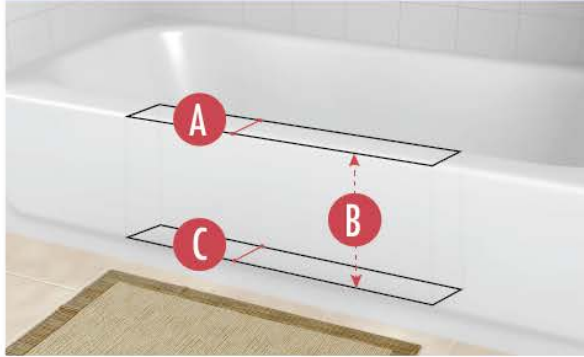

THE CLEANCUT™ STEP

SIZING & MEASUREMENT GUIDE FOR SMALL/NARROW SIZE

TUB REQUIREMENTS:

- A** **MAX* TUB-WALL WIDTH AT TOP:** 4 Inches
- B** **BOTTOM WIDTH MEASURE DEPTH:** 9.75 Inches
Distance to measure down from top of tub to establish "Max Tub-Wall Width at Bottom"
- C** **MAX* TUB-WALL WIDTH AT BOTTOM :** 4.75 Inches
Note: Bottom tub width is typically wider than top width.

**If your tub exceeds these MAX size measurements, this product will not work with your tub.*

TEMPLATE (CUT LINES) AND PRODUCT OVERLAP MEASUREMENTS:

- D** **TEMPLATE LENGTH:** 25.5 Inches
- E** **TEMPLATE HEIGHT:** 8.5 Inches

AMOUNT PRODUCT OVERLAPS PAST CUT LINES:

- F** **LEFT AND RIGHT SIDE OVERLAP:** 1.25 Inches
- G** **BOTTOM OVERLAP:** 1 Inch

ACTUAL PRODUCT MEASUREMENTS:

- H** **PRODUCT LENGTH:** 28 Inches
- I** **OPENING LEFT TO RIGHT AT TOP:** 24 Inches
- J** **PRODUCT OPENING TOP TO BOTTOM:** 8.5 Inches
- K** **PRODUCT WIDTH AT TOP:** 5 Inches
- L** **PRODUCT WIDTH AT BOTTOM:** 5.75 Inches
- M** **PRODUCT HEIGHT:** 10.25 Inches
- N** **OPENING LEFT TO RIGHT AT BOTTOM:** 20.75 Inches

Watch a video of how to install all the CleanCut products by visiting www.CleanCutBath.com/install

THE CLEANCUT™ STEP

SIZING & MEASUREMENT GUIDE FOR MEDIUM SIZE

TUB REQUIREMENTS:

- A** **MAX* TUB-WALL WIDTH AT TOP:** 4.5 Inches
- B** **BOTTOM WIDTH MEASURE DEPTH:** 9.75 Inches
Distance to measure down from top of tub to establish "Max Tub-Wall Width at Bottom"
- C** **MAX* TUB-WALL WIDTH AT BOTTOM :** 5.75 Inches
Note: Bottom tub width is typically wider than top width.